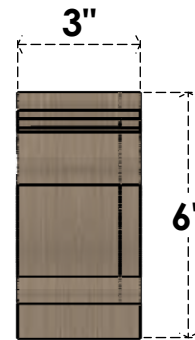

ITEM NUMBER: CORU03X06X06MAYRCPR

3"W X 6"D X 6"H SERIES 1 CLASSIC MAYFLOWER ROUGH CEDAR
TIMBERTHANE FAUX WOOD CORBEL, PRIMED

SIDE PROFILE

FRONT PROFILE

ISOMETRIC

EKENA MILLWORK
2300 WEST MAIN ST.
CLARKSVILLE, TX 75426
TOLL FREE: 866-607-0453
WWW.EKENAMILLWORK.COM

NOTES

1. INSTALLATION TO BE COMPLETED IN ACCORDANCE WITH MANUFACTURER'S SPECIFICATIONS.
2. DRAWING MAY NOT BE TO SCALE
3. THIS DRAWING IS INTENDED FOR DESIGN AND PLANNING PURPOSES ONLY.
4. ALL INFORMATION CONTAINED HEREIN WAS CURRENT AT THE TIME OF DEVELOPMENT BUT MUST BE REVIEWED AND APPROVED BY THE PRODUCT MANUFACTURER TO BE CONSIDERED ACCURATE.
5. TIMBERTHANE ARCHITECTURAL PRODUCTS ARE MADE FROM HIGH DENSITY URETHANE AND COME FACTORY PRIMED