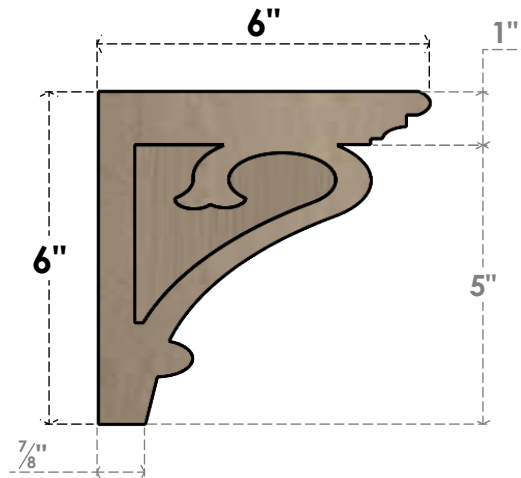

ITEM NUMBER: CORU03X06X06MAYRCPR

3"W X 6"D X 6"H SERIES 1 CLASSIC MAYFLOWER ROUGH CEDAR
TIMBERTHANE FAUX WOOD CORBEL, PRIMED

SIDE PROFILE

FRONT PROFILE

ISOMETRIC

EKENA MILLWORK
2300 WEST MAIN ST.
CLARKSVILLE, TX 75426
TOLL FREE: 866-607-0453
WWW.EKENAMILLWORK.COM

NOTES

1. INSTALLATION TO BE COMPLETED IN ACCORDANCE WITH MANUFACTURER'S SPECIFICATIONS.
2. DRAWING MAY NOT BE TO SCALE
3. THIS DRAWING IS INTENDED FOR DESIGN AND PLANNING PURPOSES ONLY.
4. ALL INFORMATION CONTAINED HEREIN WAS CURRENT AT THE TIME OF DEVELOPMENT BUT MUST BE REVIEWED AND APPROVED BY THE PRODUCT MANUFACTURER TO BE CONSIDERED ACCURATE.
5. TIMBERTHANE ARCHITECTURAL PRODUCTS ARE MADE FROM HIGH DENSITY URETHANE AND COME FACTORY PRIMED