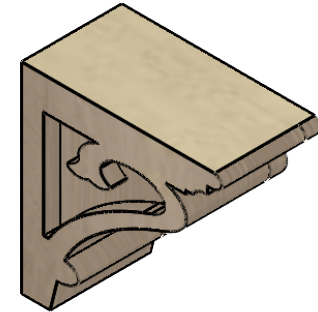

ITEM NUMBER: CORU03X06X06MAYRCPR

3"W X 6"D X 6"H SERIES 1 CLASSIC MAYFLOWER ROUGH CEDAR
TIMBERTHANE FAUX WOOD CORBEL, PRIMED

SIDE PROFILE

FRONT PROFILE

ISOMETRIC

EKENA MILLWORK
2300 WEST MAIN ST.
CLARKSVILLE, TX 75426
TOLL FREE: 866-607-0453
WWW.EKENAMILLWORK.COM

NOTES

1. INSTALLATION TO BE COMPLETED IN ACCORDANCE WITH MANUFACTURER'S SPECIFICATIONS.
2. DRAWING MAY NOT BE TO SCALE
3. THIS DRAWING IS INTENDED FOR DESIGN AND PLANNING PURPOSES ONLY.
4. ALL INFORMATION CONTAINED HEREIN WAS CURRENT AT THE TIME OF DEVELOPMENT BUT MUST BE REVIEWED AND APPROVED BY THE PRODUCT MANUFACTURER TO BE CONSIDERED ACCURATE.
5. TIMBERTHANE ARCHITECTURAL PRODUCTS ARE MADE FROM HIGH DENSITY URETHANE AND COME FACTORY PRIMED